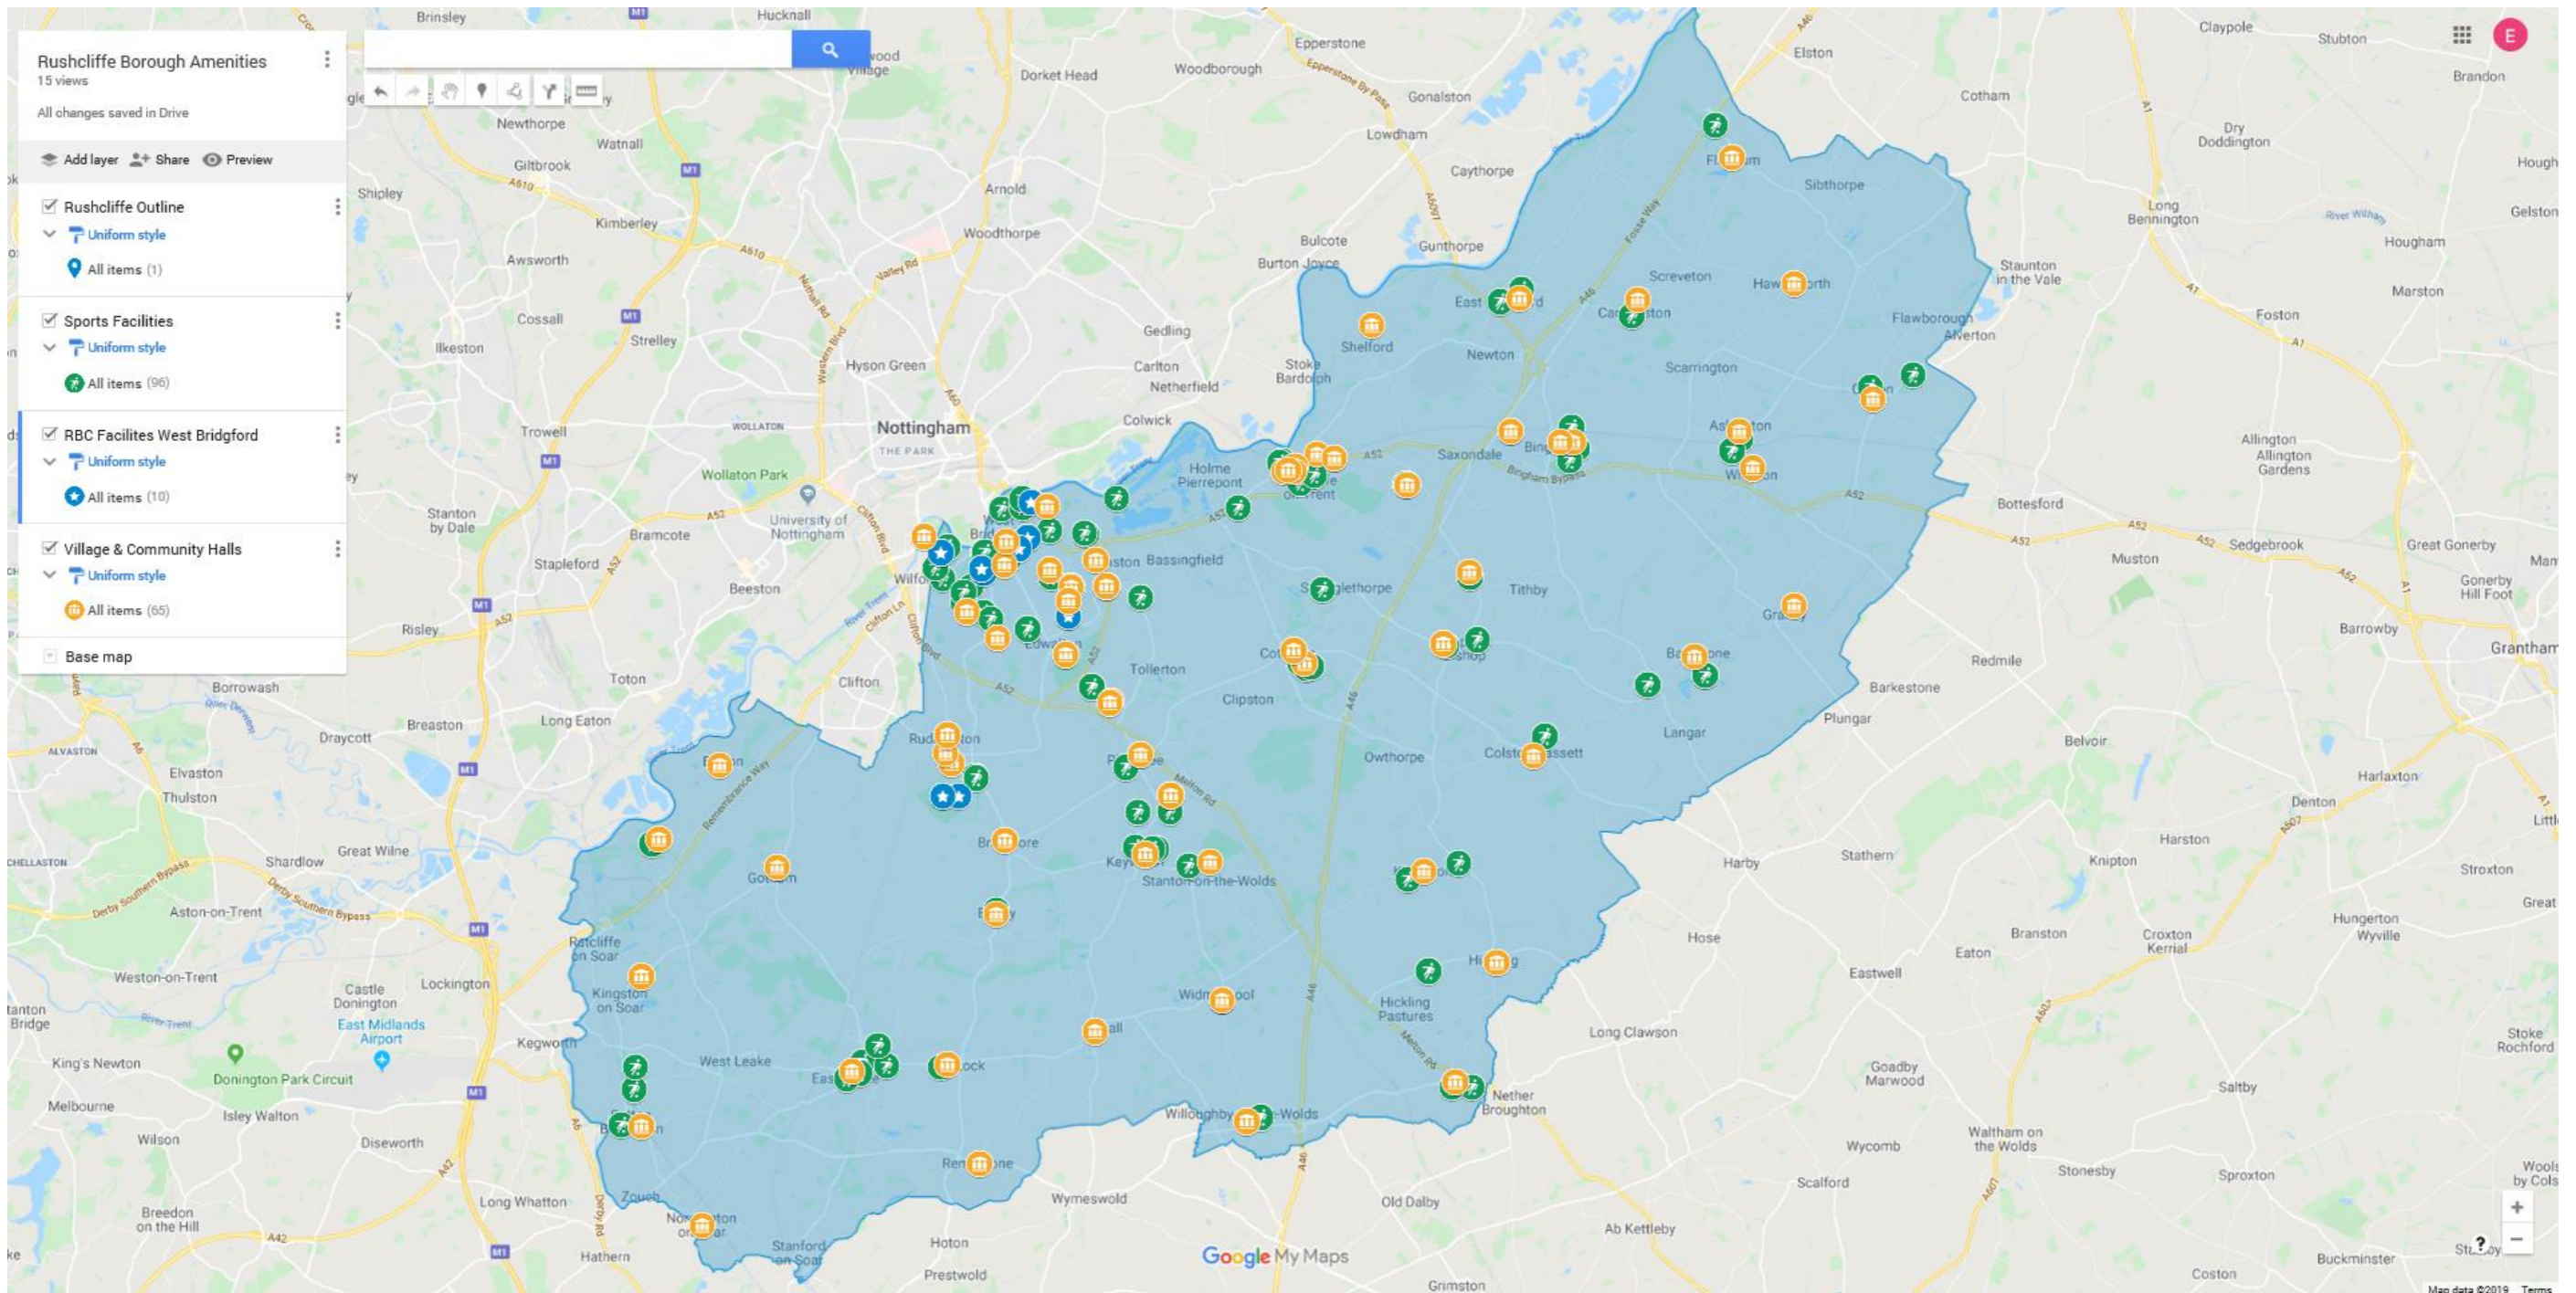

RUSHCLIFFE COMMUNITY FACILITIES

Symbol Key

-  Village and Community Halls
-  Sports Facilities
-  RBC Facilities West Bridgford

Sports Facilities and Pitches

Bingham area:	
Bingham Leisure Centre	Leisure Centre
Aslockton and Orston Football Club	Football
Aslockton Tennis Club	Tennis
Bingham Bowling Club	Bowls
Butt Field Sports Club	Football/Cricket
Butt Field	Football/Cricket/Tennis/Bowls
Cropwell Bishop Primary School	Football
Flintham Cricket Club	Cricket
Orston Primary School	Football
The Sheldon Field Cropwell Butler	Football/ Cricket
Whatton Sports Ground	Football/Cricket
Bingham RFC	Rugby
Robert Miles Junior School, Bingham	Football
The Green, Tenman Lane, Car Colston	Cricket
Barnstone Bowls Club	Bowls
East Bridgford Skate Park	Skate park
Barnstone Skate Park	Skate park
Cropwell Bishop Skate Park	Skate park

NB the Scouts Clubs do not appear on the map